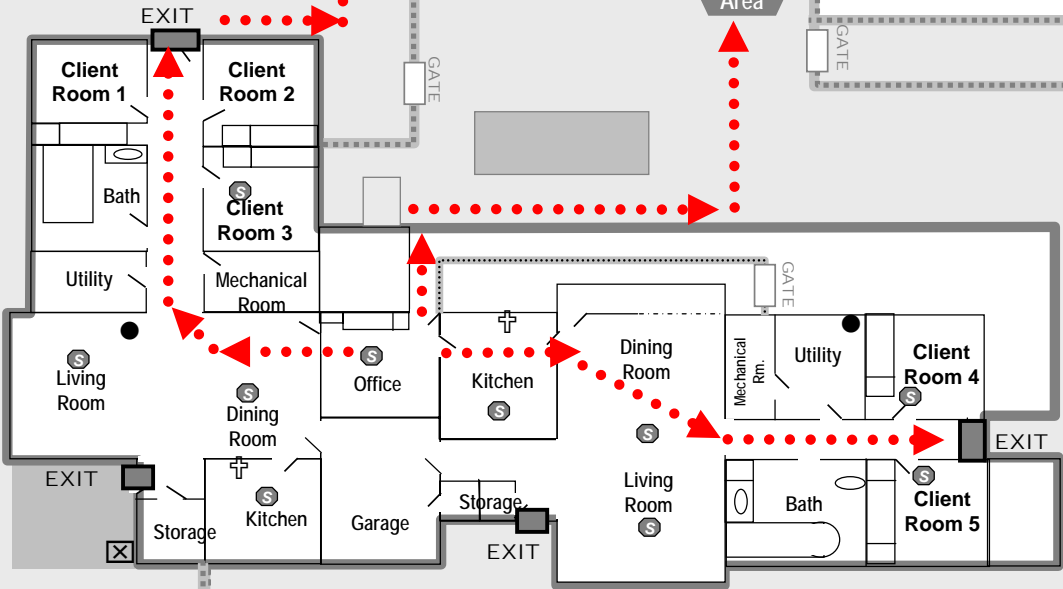

Outer fence

SPD State Operated Community Program Office

Macleay Emergency Evacuation Plan

NEW
Parking
Lot

Key: Utility shutoff 1st Aid Fire extinguisher Smoke detector

Padlock

Sliding
GATE

Inner wooden fence

South Side
Meeting Area

Inner fence

North Side
Meeting Area

Shed

Outer fence

Outer fence

Inner fence

Inner fence