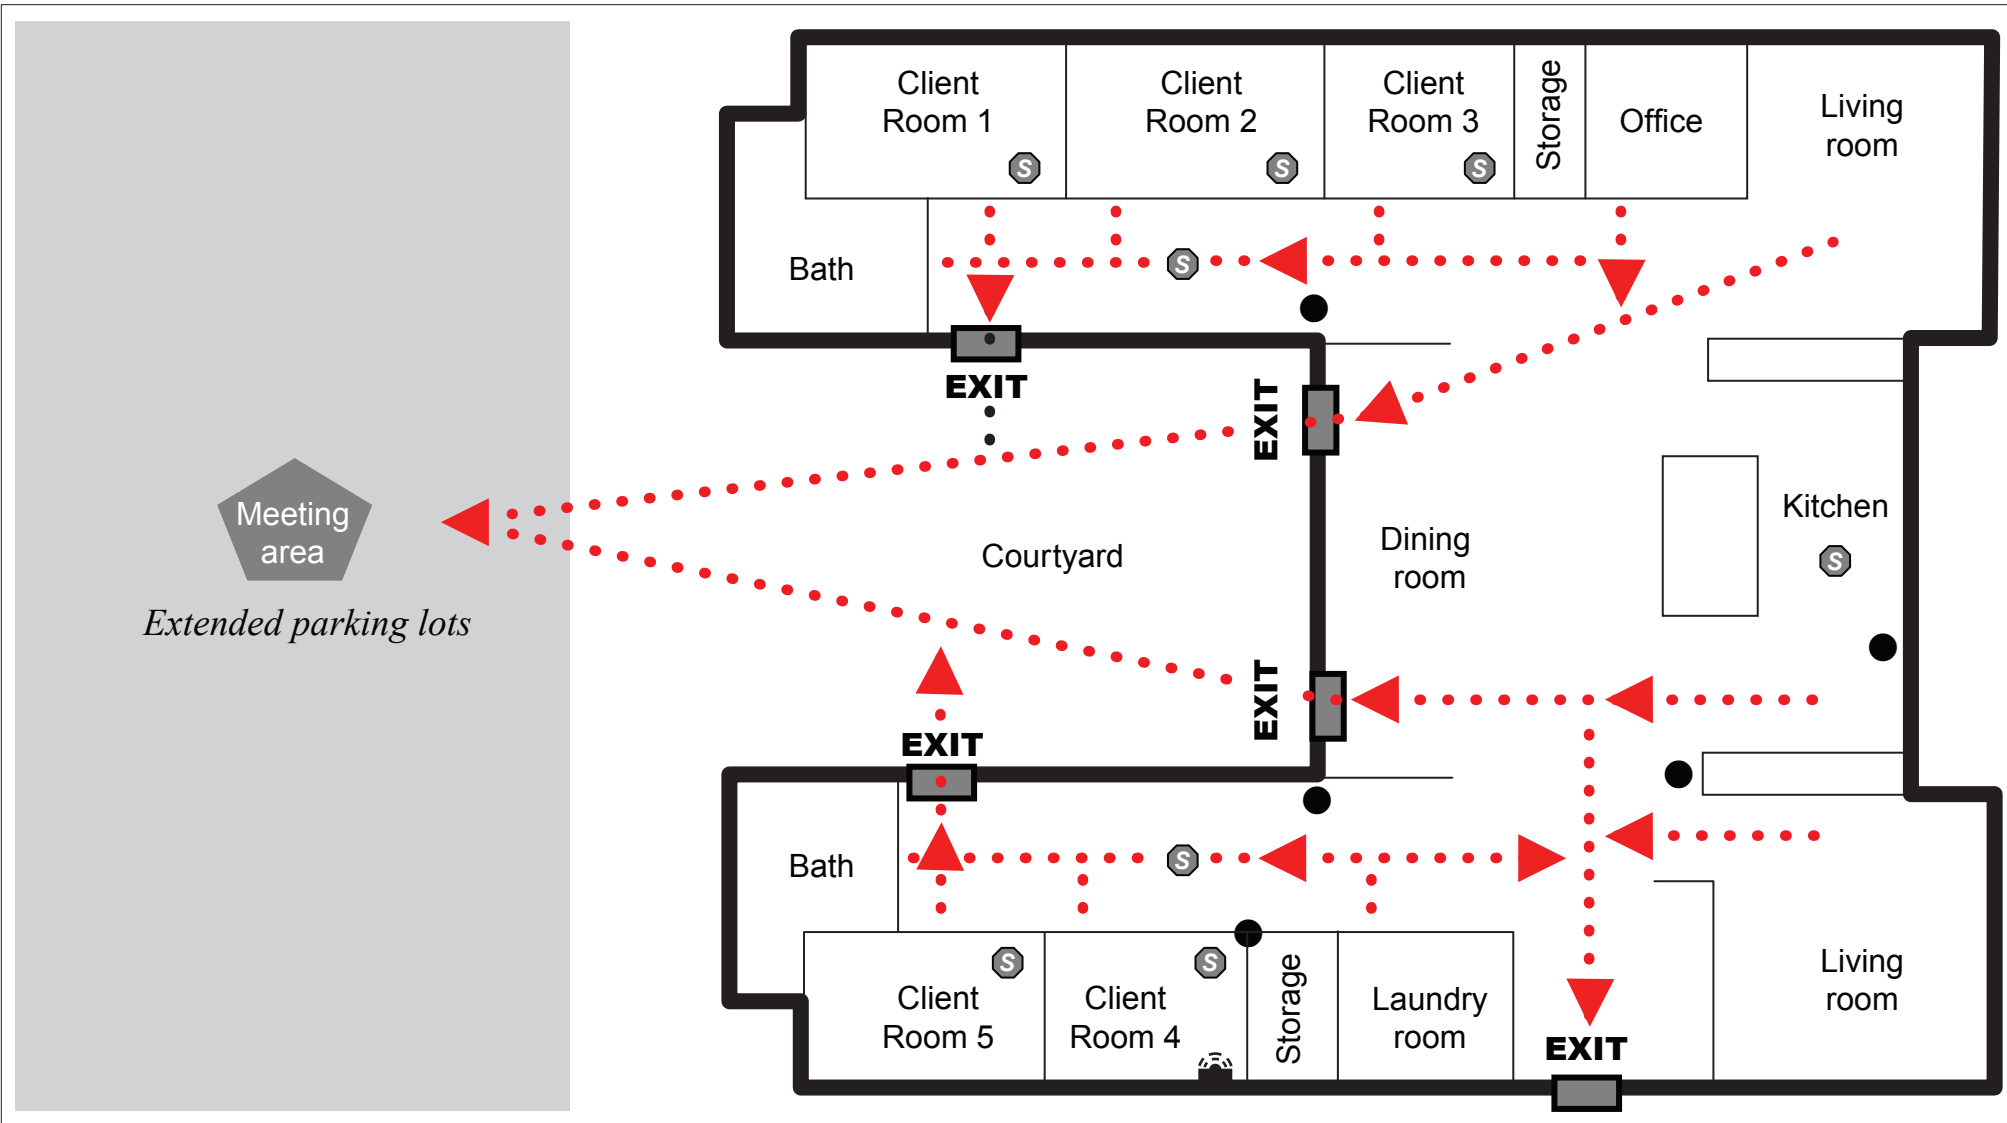

SPD State Operated Community Program Dean St. Evacuation Map

Key:  Utility shutoff  1st Aid  Fire extinguisher  Smoke detector  Emergency strobe light

 Water shut off located out by road.