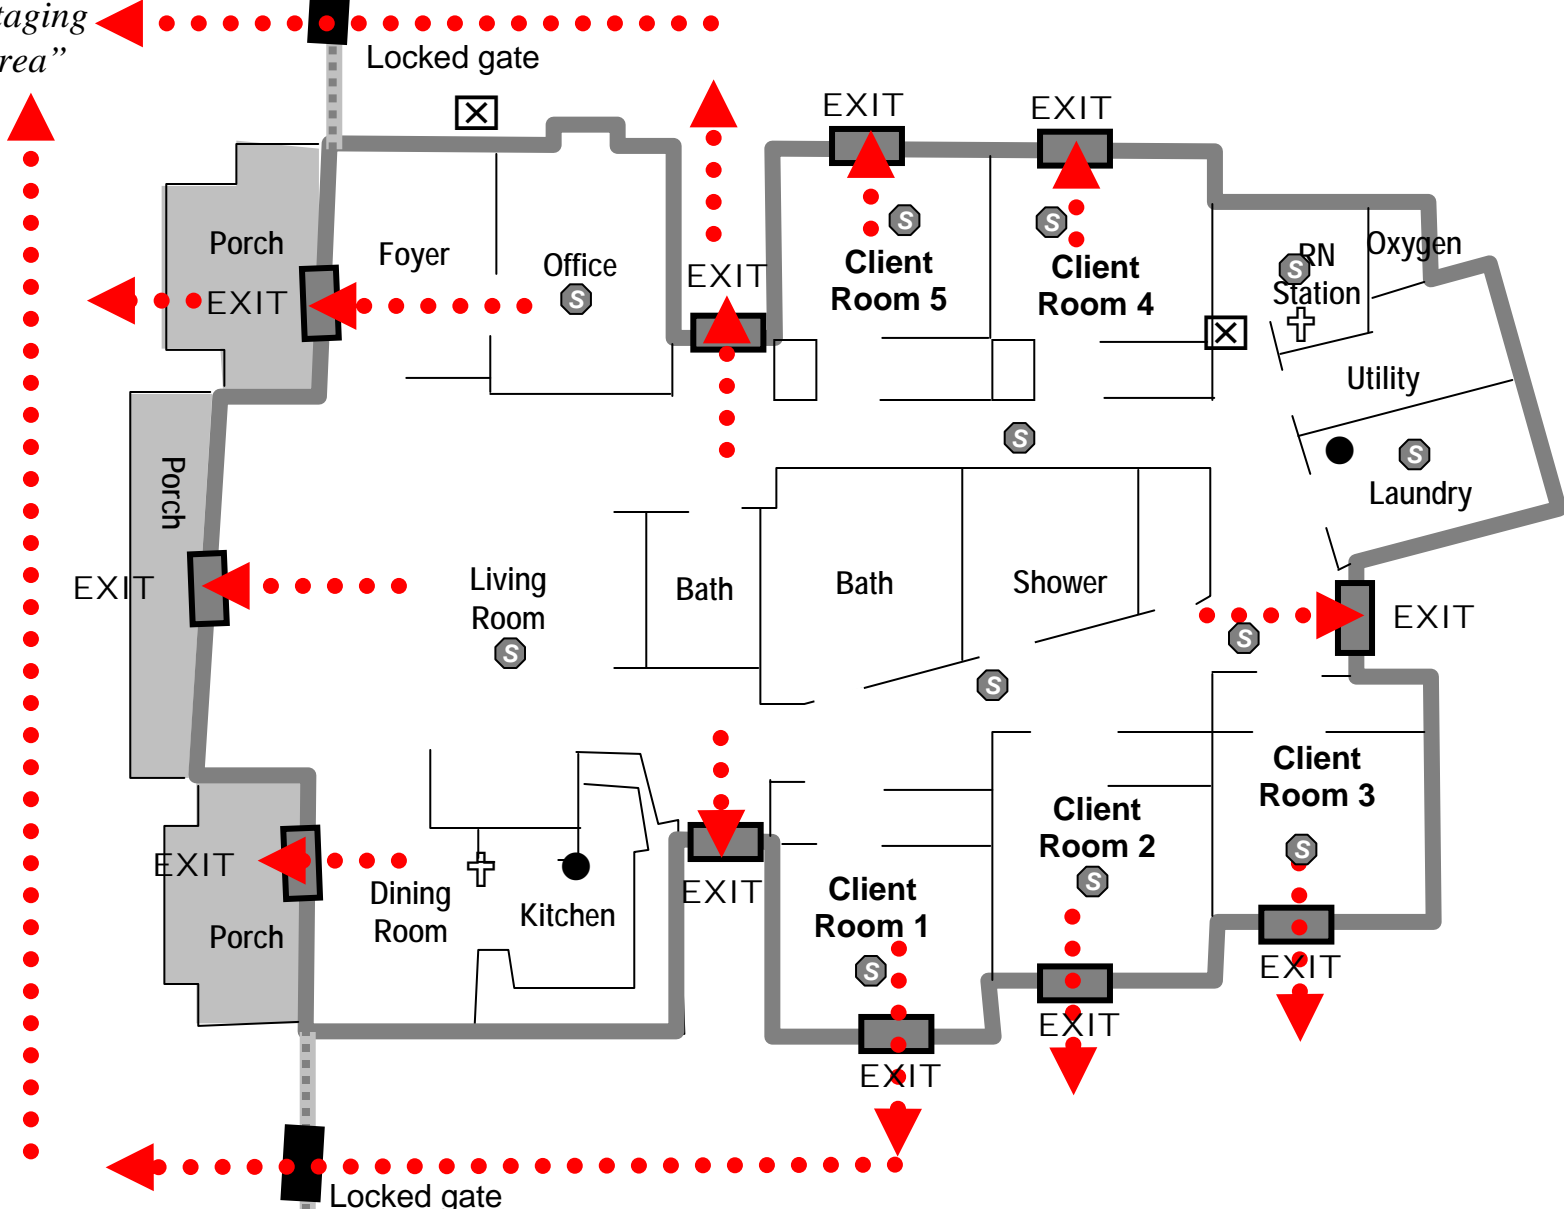

SPD State Operated Community Program Office Eliot 2 Evacuation Plan

Go to
Eliot 1
"Staging
Area"

Meeting
area is at
the
Dishman

Key: [X] Utility shutoff + 1st Aid ● Fire extinguisher S Smoke detector

10/22/09

SPD State Operated Community Program Office
Eliot 1, 2, 3 Evacuation Plan

Account for everyone at the Staging Area, before going to Dishman.

STAGING
AREA

MEETING
AREA
is
at the
Dishman