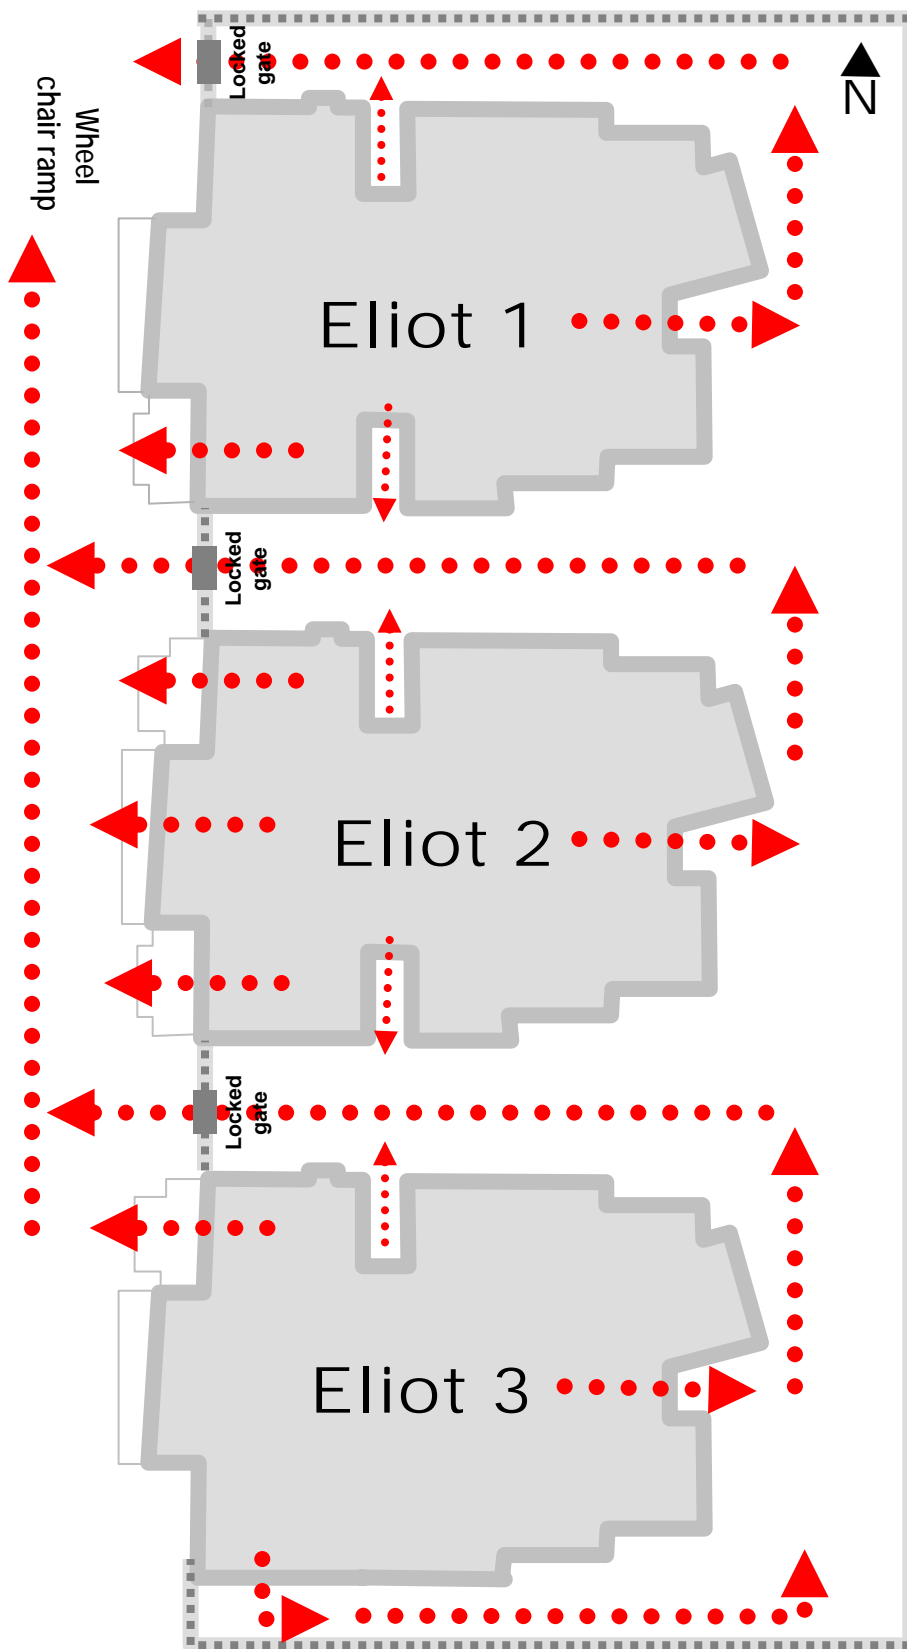

SPD State Operated Community Program Office Eliot 2 Evacuation Plan

Go to
Eliot 1
"Staging
Area"

Meeting
area is at
the
Dishman

Key: [X] Utility shutoff + 1st Aid ● Fire extinguisher S Smoke detector

10/22/09

SPD State Operated Community Program Office
Eliot 1, 2, 3 Evacuation Plan

Account for everyone at the Staging Area, before going to Dishman.

STAGING
AREA

MEETING
AREA
is
at the
Dishman