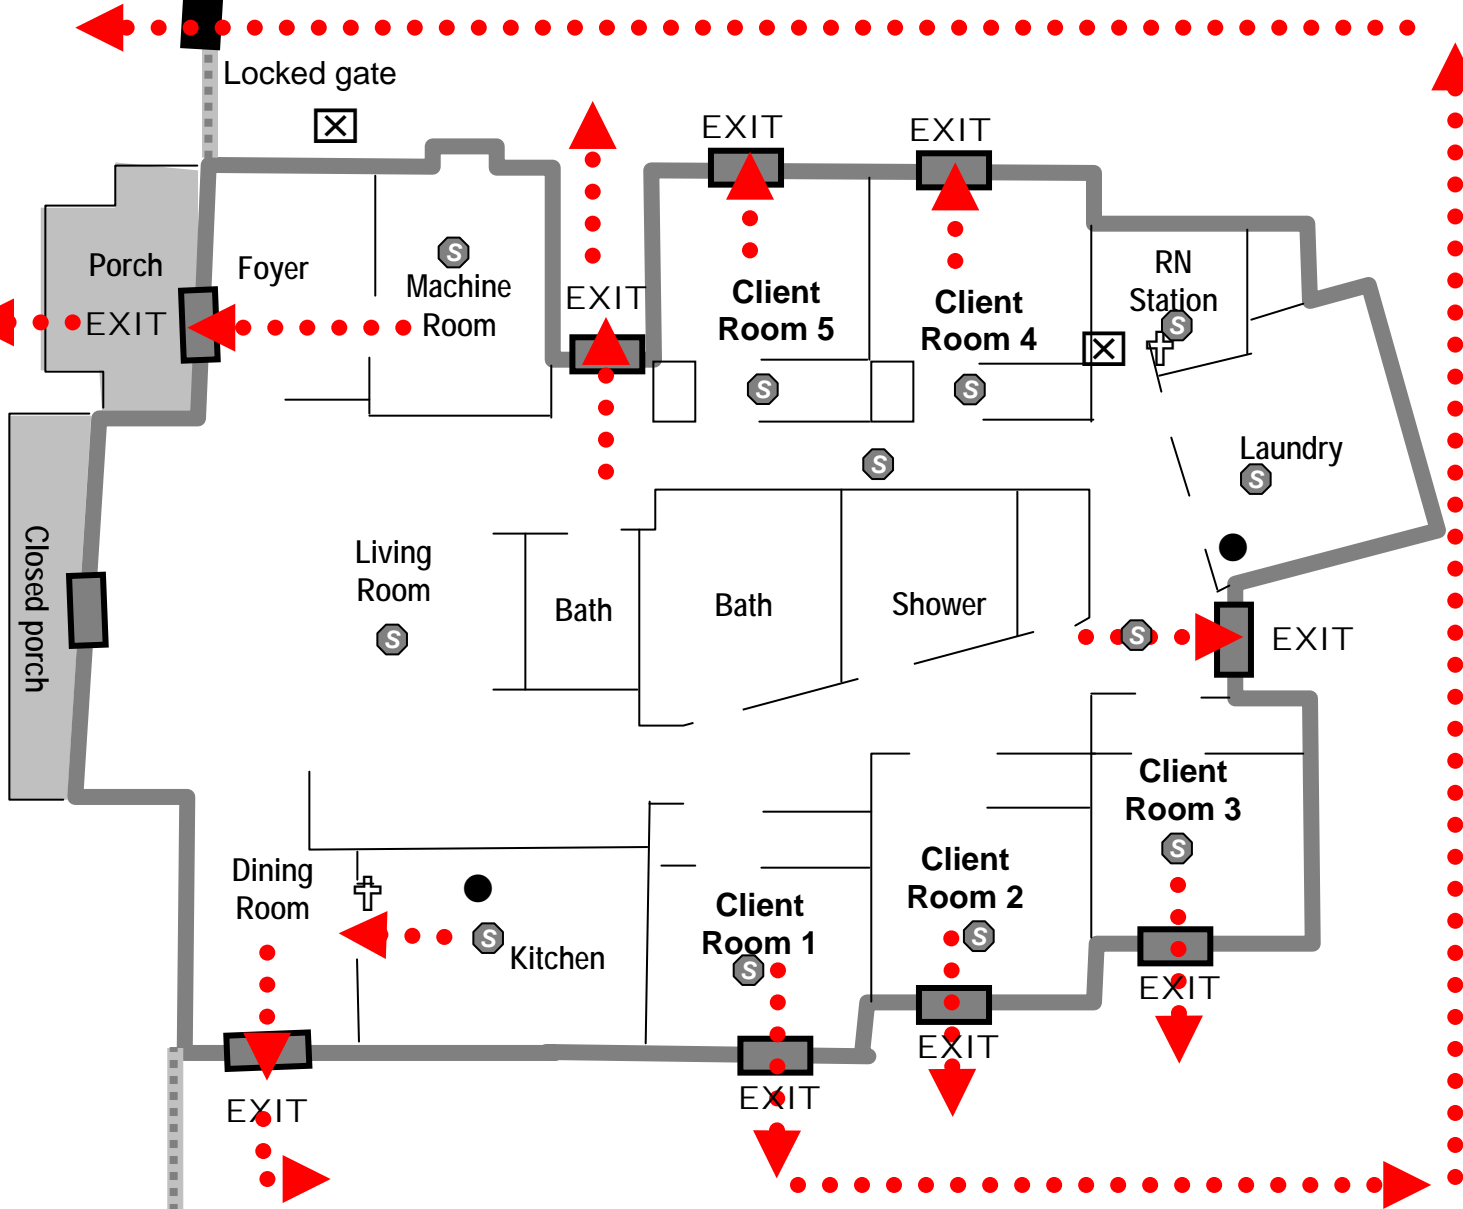

SPD State Operated Community Program Office Eliot 3 Evacuation Plan

Go to
Eliot 1
"Staging
Area"

Meeting
area is at
the
Dishman

Key: Utility shutoff 1st Aid Fire extinguisher Smoke detector

10/22/09

SPD State Operated Community Program Office
Eliot 1, 2, 3 Evacuation Plan

Account for everyone at the Staging Area, before going to Dishman.

STAGING
AREA

MEETING
AREA
is
at the
Dishman