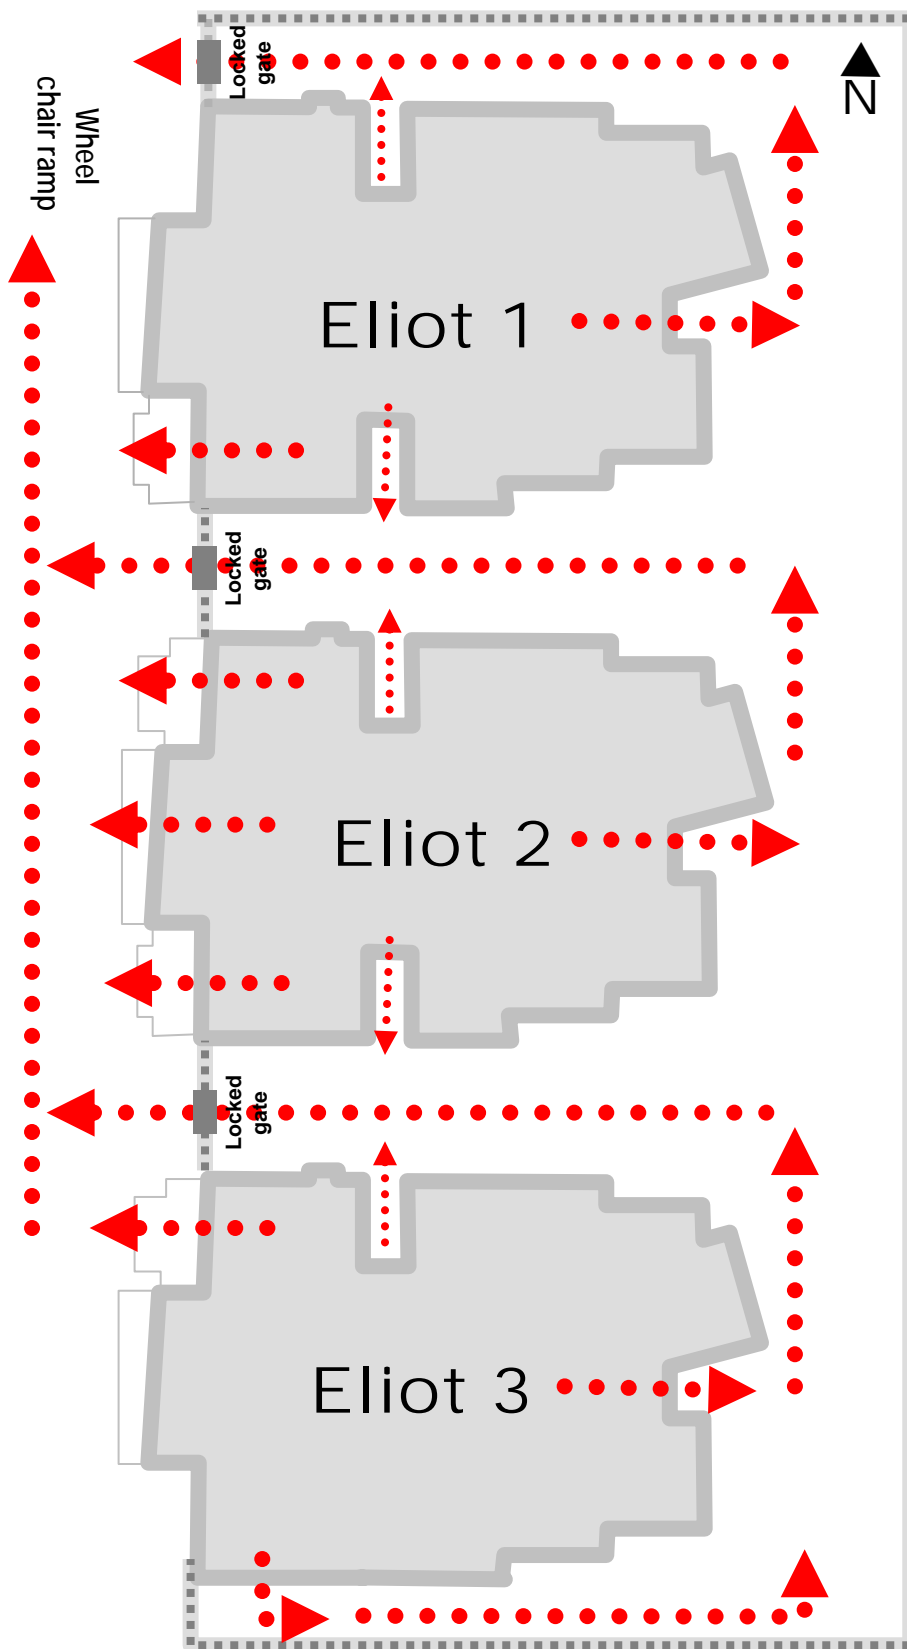

SPD State Operated Community Program Office Eliot 3 Evacuation Plan

Go to
Eliot 1
"Staging
Area"

Meeting
area is at
the
Dishman

Key: Utility shutoff 1st Aid Fire extinguisher Smoke detector

10/22/09

SPD State Operated Community Program Office
Eliot 1, 2, 3 Evacuation Plan

Account for everyone at the Staging Area, before going to Dishman.

STAGING
AREA

MEETING
AREA
is
at the
Dishman