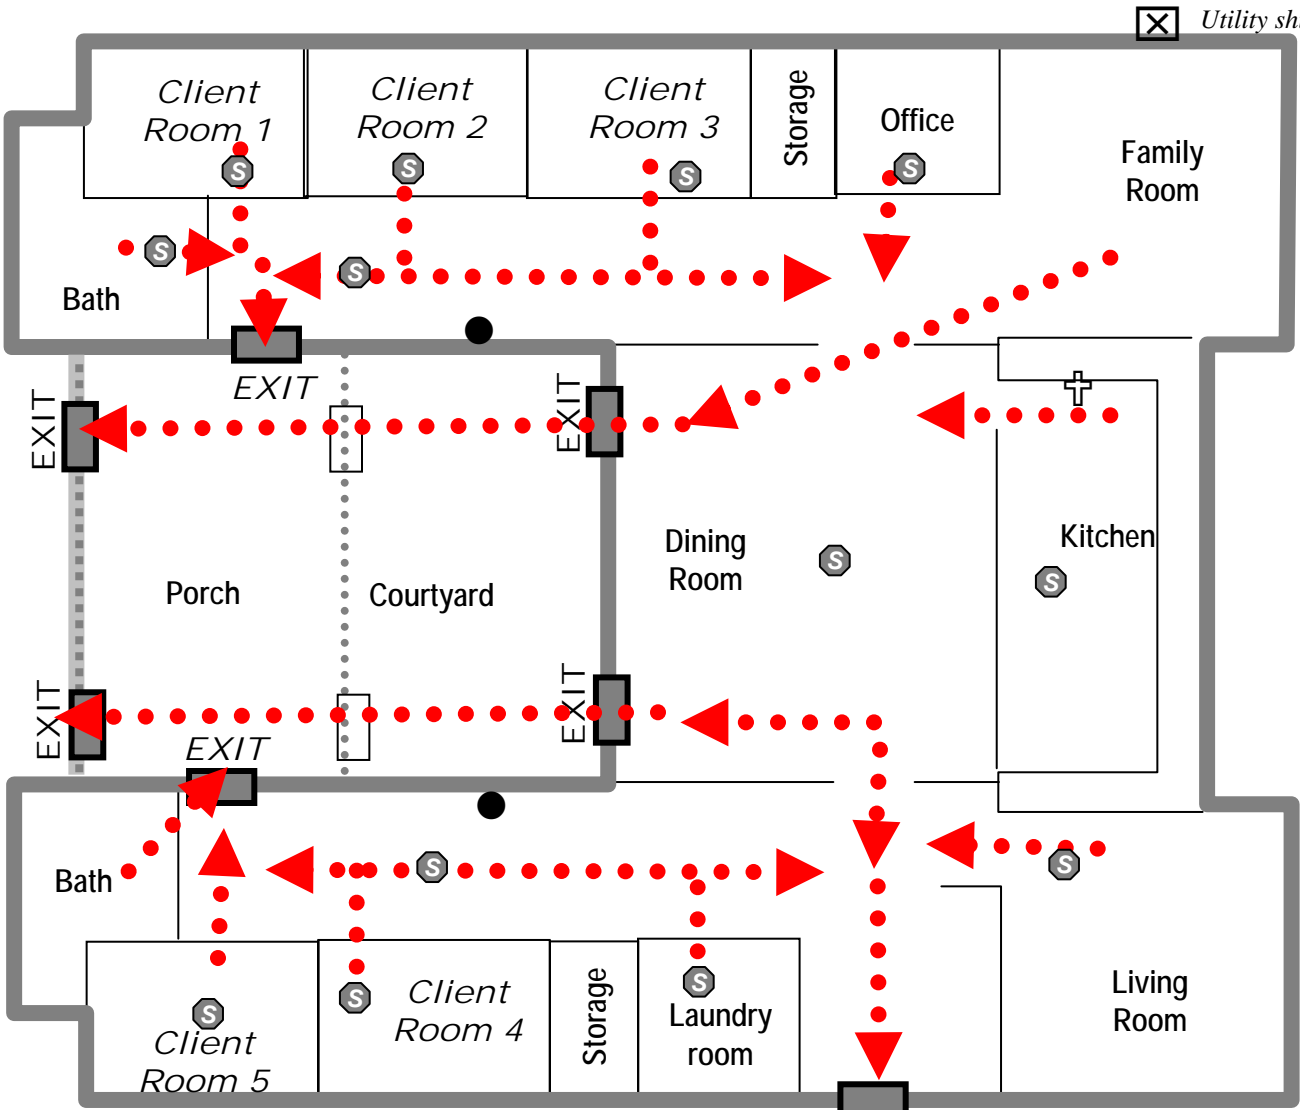

SPD State Operated Community Program Office
Madison Evacuation Plan N ►

Key: ☒ Utility shutoff ⚡ 1st Aid ● Fire extinguisher Ⓢ Smoke detector

fence

Meeting Area