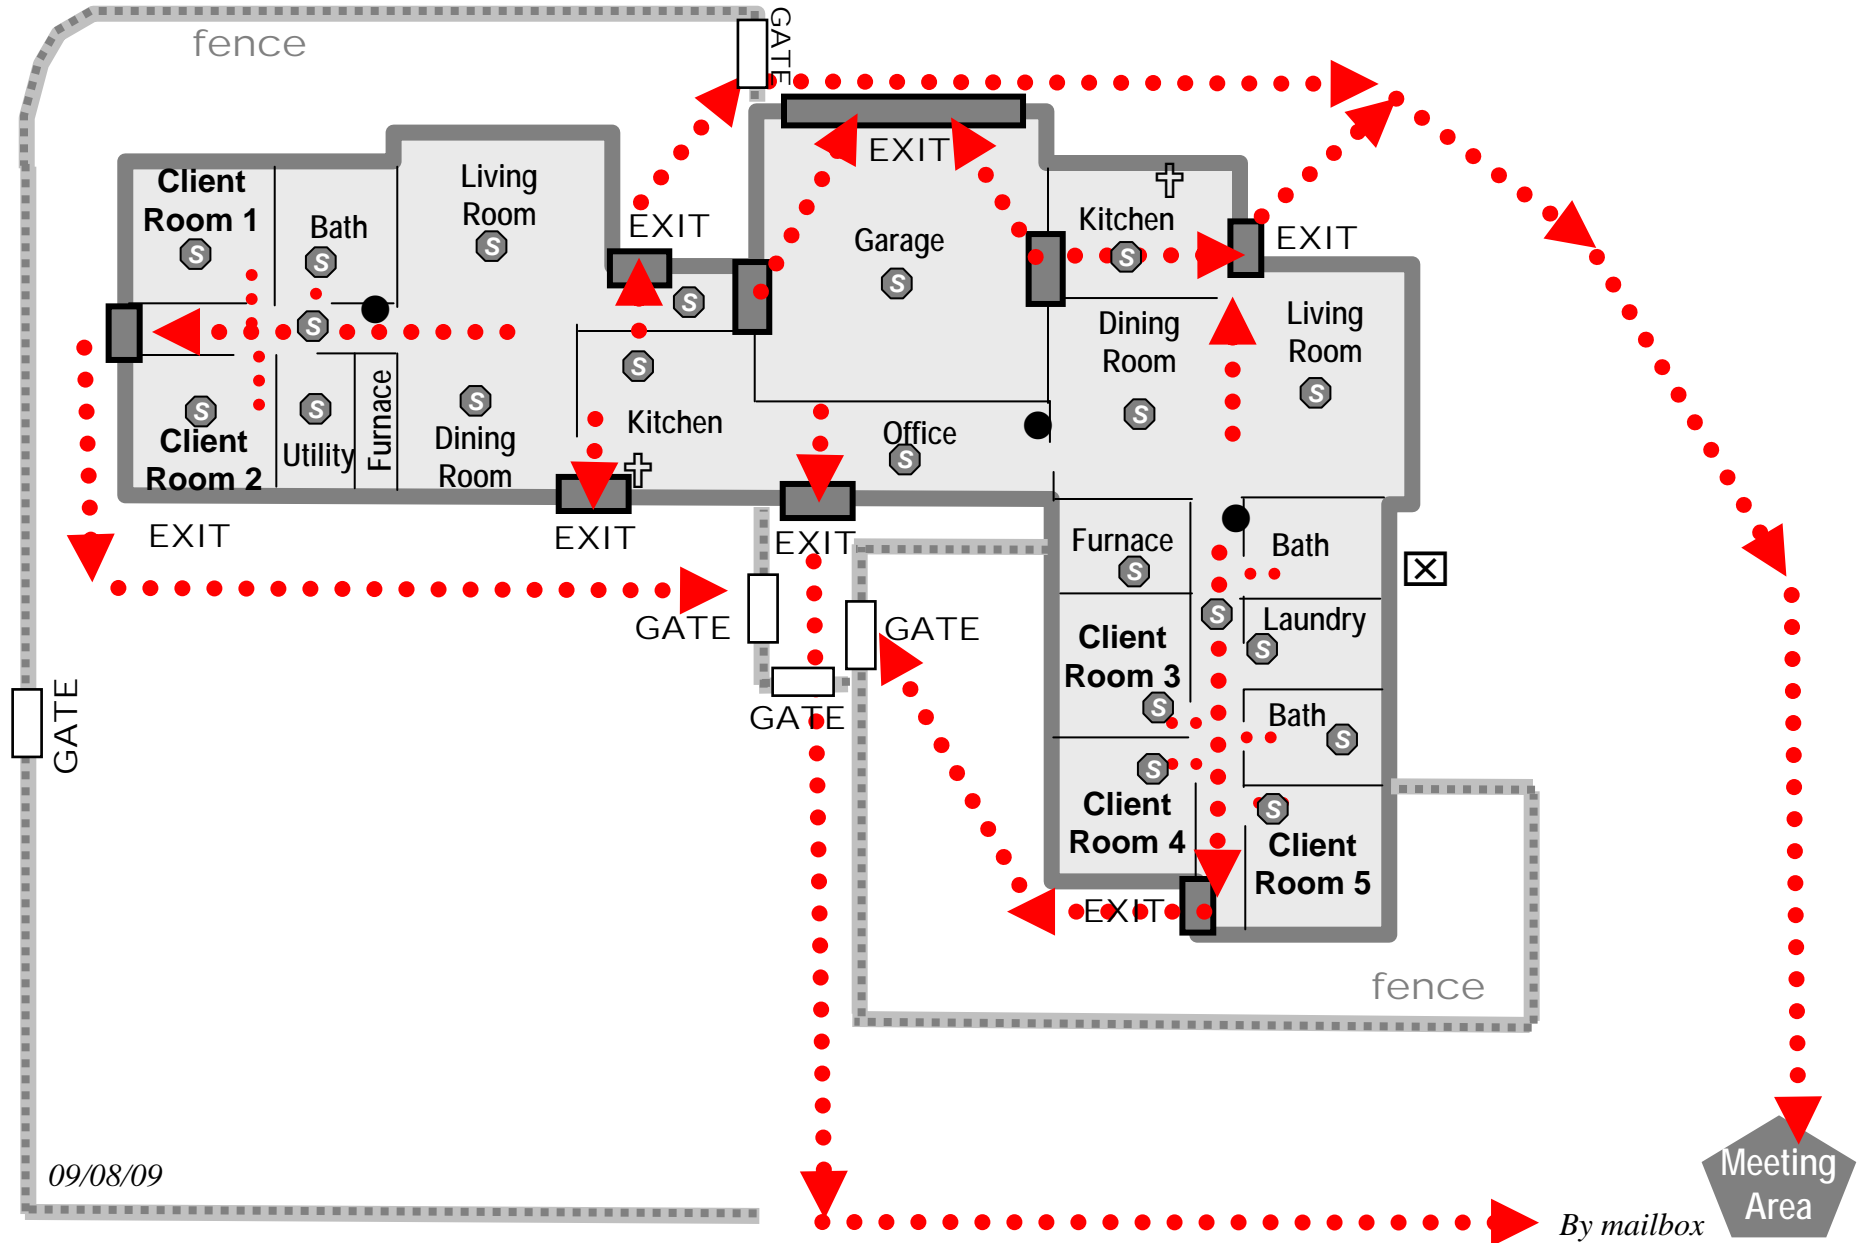

SPD State Operated Community Program Office Oak Evacuation Plan

Key:  Utility shutoff  1st Aid  Fire extinguisher  Smoke detector

09/08/09