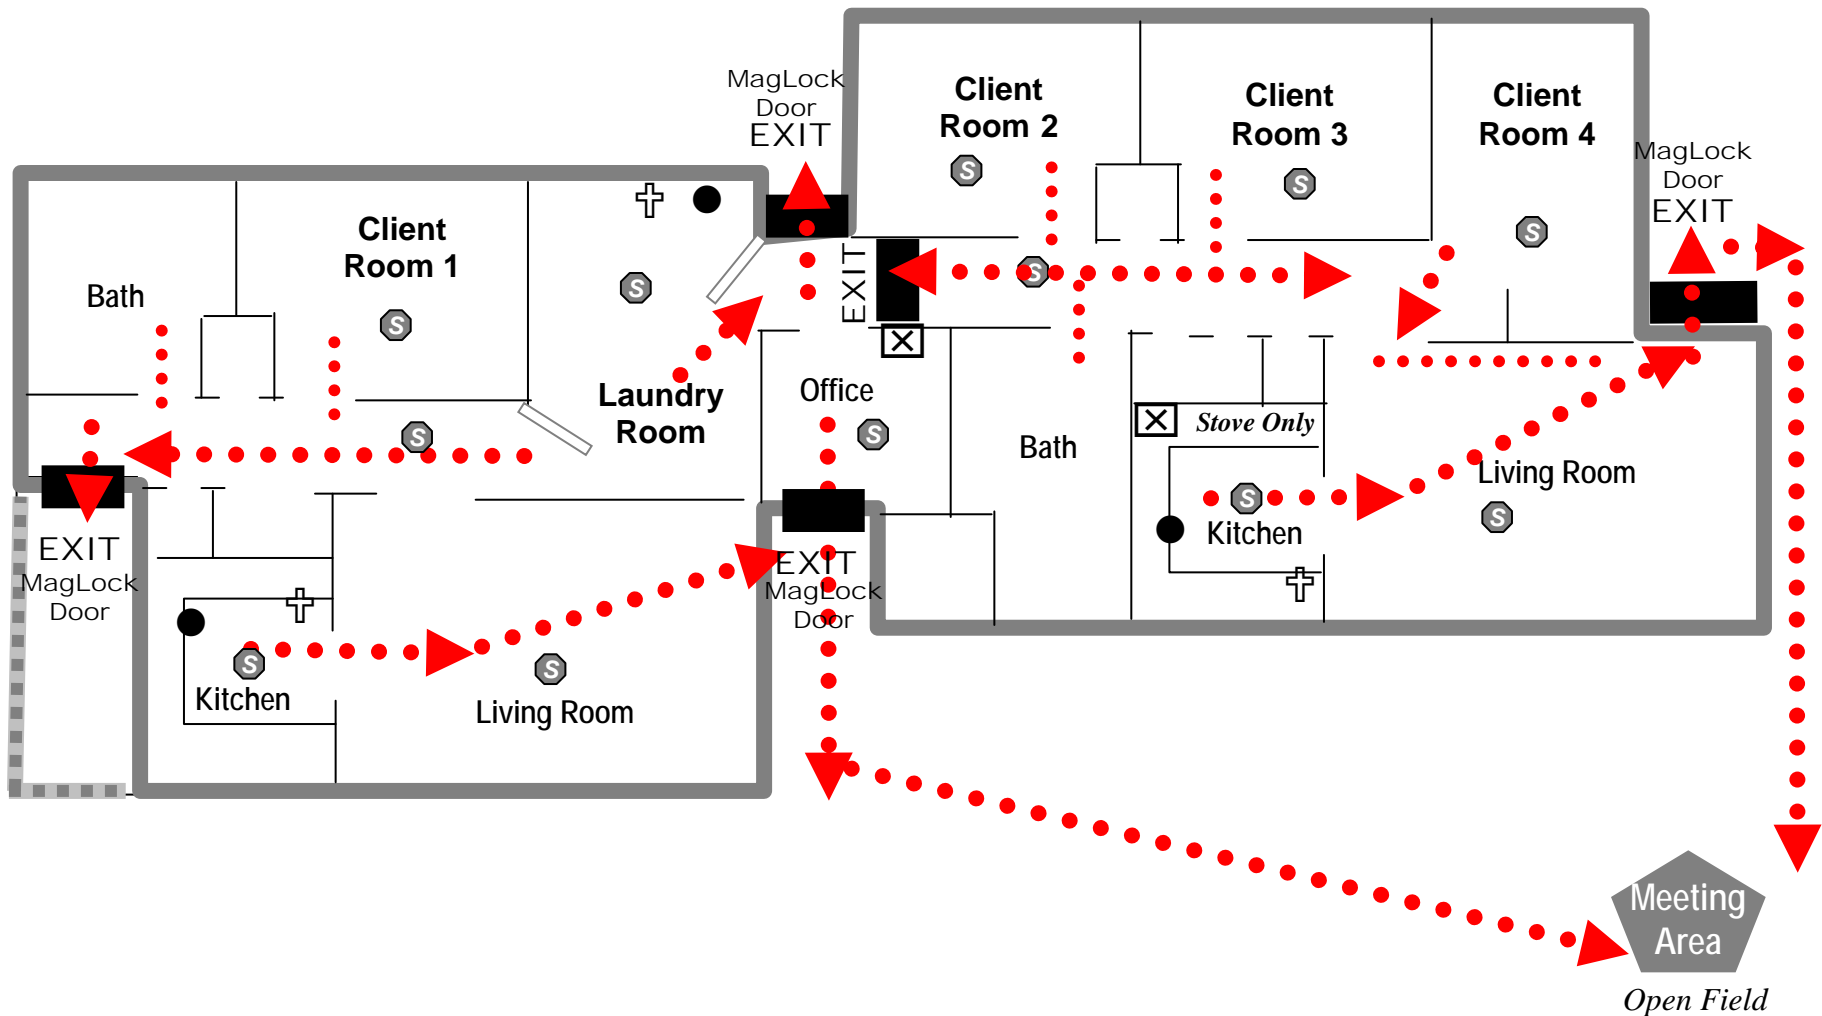

SPD State Operated Community Program Office Turner Evacuation Plan

Key:  Utility shutoff  1st Aid  Fire extinguisher  Smoke detector  MagLock doors

In the event of fire, explosion, earthquake, accident or other emergencies, including evacuation of individuals served at the residence. Turner House will relocate to Macleay House, 1999 74th Ave., Salem. (503) 589-5512.